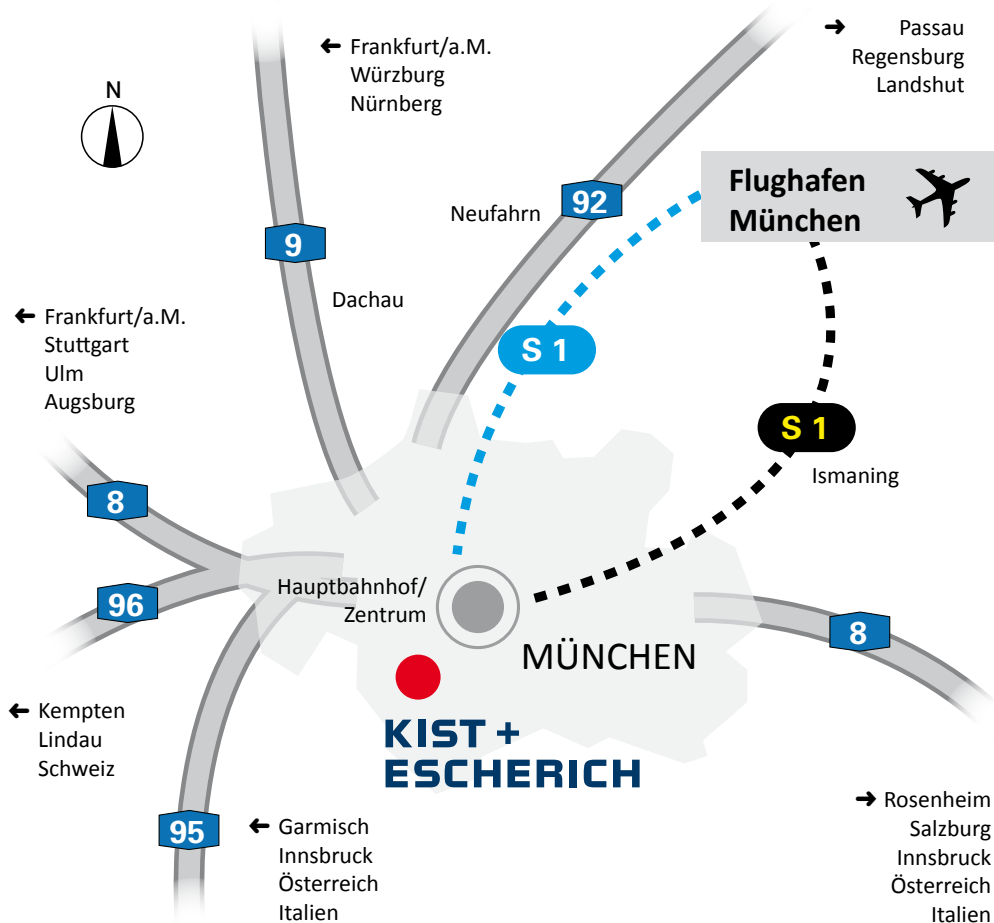

How to reach KIST + ESCHERICH GmbH München

By car

- Please put the following direction in your navigation system:

Höglwörther Straße 1
Munich

Starting point airport

By cab

- By cab it takes ca. 60 minutes to reach the office.

S-Bahn

- From airport station „Besucherpark“ or „Flughafen/Terminal 1 and 2“, every 10 minutes in direction of Central Station. From there take the U-Bahn or S-Bahn to „Partnachplatz“ or „Mittersending“.
- Further 10 minutes to walk

Starting point central station

By cab

- By cab it takes ca. 15 minutes to reach the office.

U-Bahn

- Please take the U-Bahn to „Partnachplatz“.
- Further 10 minutes to walk